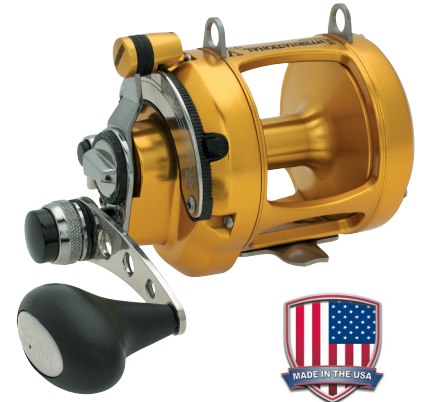

The Ultimate Adjustable Clicker allows for the greatest range of bait clicker settings in the industry. No hesitation in line stripping with Dura-Drag™, even under extreme settings, the Push-to-Turn preset knob eliminates accidental drag setting adjustments and the ratcheted drag lever prevents drag creep.

The new size 12 International reels give the angler more options in tackle selection. The 12VS and 12V models can be spooled with 875 yards of 12-pound test monofilament or 1450 yards of 20-pound test braid. The 32-ounce 12VS has a maximum drag of 12 pounds while still maintaining free spool with a line retrieve of 40 inches high/25 inches low. The 31-ounce 12V has a max drag of 8-pounds and a line retrieve of 45 inches, one of the fastest retrieves in its class. The 33-ounce 12VSX can be spooled with 360 yards of 30-pound mono, 750 yards of 50-pound braid. The max drag is 20 pounds and line retrieve of 38 inches high/19 inches low. All three feature four shielded stainless steel bearings, stainless steel reel stand, are Braid Ready with 40 pound 50 yard top shot capacity.

MSRP for these new International reels are $499.95 for the 12VS, $449.95 for the 12V and $499.95 for the 12VSX.

Frame

Aircraft grade aluminum

Gear Ratio

5.3:1/3.3:1 (12VS)

5.9:1 (12V)

5.0:1/2.5:1 (12VSX)

Line Retrieve

40 inches/25 inches (12VS)

45 inches (12V)

38 inches/19 inches (12VSX)

Weight

32 ounces (12VS)

31 ounces (12V)

33 ounces (12VSX)

Max Drag (freespool)

12 lbs (12VS)

8 lbs (12V)

20 lbs (12VSX)

MSRP

$449.95 to $499.95

Features

4 Shielded Stainless Steel Bearings

Ultimate Adjustable Clicker

Larger Main Gear

One-piece Pinion Gear

Dura-Drag™

***PENN International, the most
recognized and trusted name
in saltwater***

Made in the USA